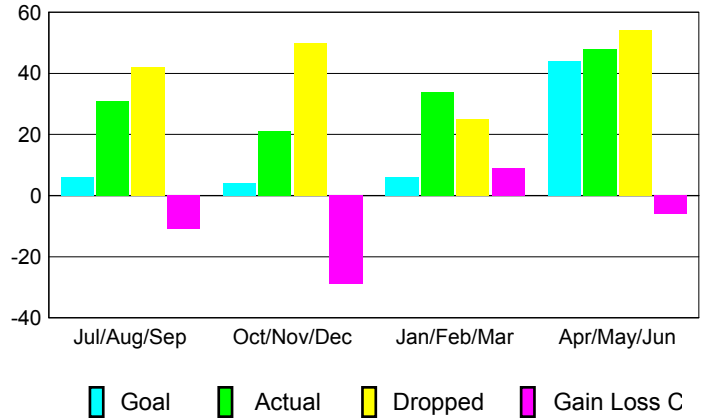

Club Results 2012-2013

Goal, New, Dropped, Gain/Loss

MEMBERSHIP

Month	Net Memb Goal	Actual New Memb	Actual Dropped Memb	Gain/Loss of Memb
2012-2013				
Jul/Aug/Sep	6	31	42	-11
Oct/Nov/Dec	4	21	50	-29
Jan/Feb/Mar	6	34	25	9
Apr/May/June	44	48	54	-6
Totals	60	134	171	-37

Membership Results 2012-2013

Goal, New, Dropped, Gain/Loss

YTD Status Quo Clubs 2012-2013

Status Quo Clubs Compared to Status Quo Members

Gender Comparison 2012-2013

Club Gain/Loss 2012-2013

Membership Gain/Loss 2012-2013